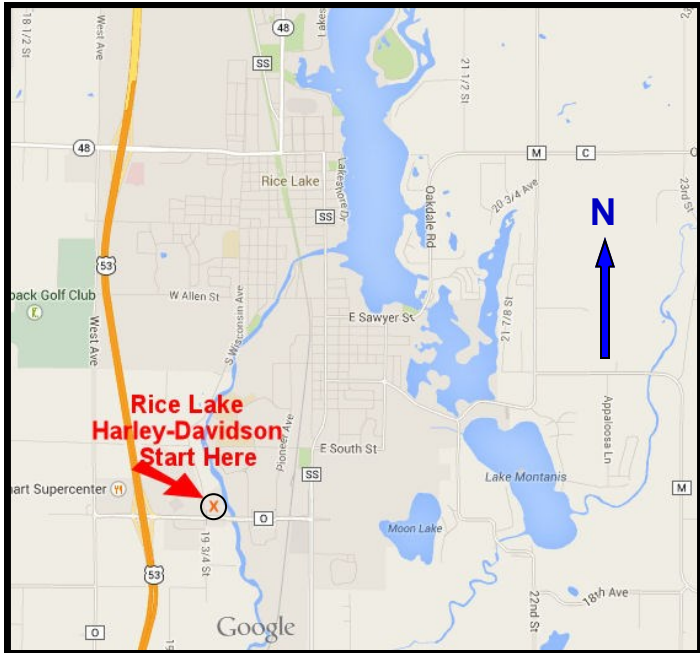

Blue Hills  
HOG Chapter

&

Rice Lake  
Harley-Davidson

2801 S. Wisconsin  
Rice Lake, WI 54868  
(715)234-5400

suggest

# The Chippewa and Flambeau River Run

Highlights a route through *The Blue Hills*  
on the return...Cty O & C

- South on SS to Hwy 8 in Cameron-turn left 4 miles
- East on Hwy 8 to Cty E, just past Bruce 23 miles
- South on Cty E, past Flater's Landing to Cty D 9 miles
- Cty D west to Hwy 40 6 miles
- Hwy 40 north, thru Bruce to Cty O 11 miles
- Cty O west - becomes Cty C at county border 13 miles
- Cty C west back to Hwy SS in Rice Lake 10 miles
- 76 miles**

Fuel and Food in Rice Lake, Cameron, Bruce  
Longest distance between fuel stops - 26 miles